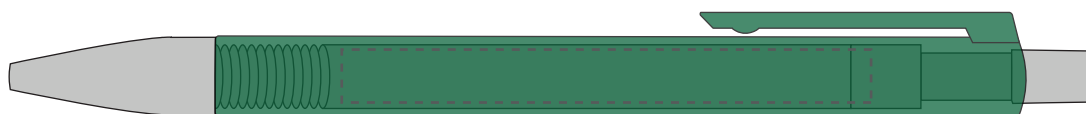

Your Ref:
Our Ref:

Quantity:
Version: 1

Product Code: TPC980901
Product Colour: GREEN

PRINTING CONCERNS:

We stock this item in the following colours

**PANTONE REFERENCE(S)**

- Colour 1
- Colour 2
- Colour 3
- Colour 4

ARTWORK SCALE 100%

ARTWORK SCALE 100%

Side Print Area:
70mm x 7mm

Product Image for visualisation
- colours may vary

The dashed line is to demonstrate print area and will not appear on your printed item

PLEASE NOTE: